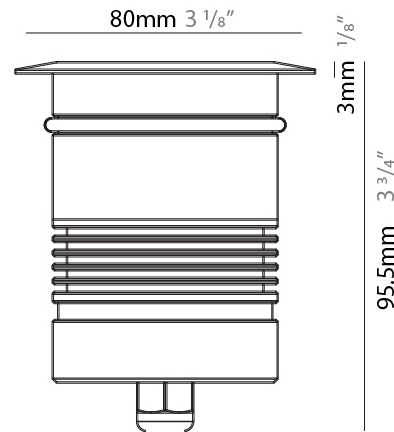

GENERAL

Series: Caliber
Subseries: Caliber 80
Brand: Unonovesette
Division: Exterior
Mounting Type: Recessed
Mounting Location: In-Ground
Subcategory: Drive Over

PHYSICAL

Shape: Round
Diameter (mm): 80
Diameter (in): 3 1/8
Height (mm): 95.5
Height (in): 3 3/4
Light Distribution: Direct
Weight (kg): 0.57
Weight (lbs): 1.26
Installation Requirement: Housing box / Fixing springs
Diffuser: Extra clear / Frosted glass 6mm
[Fixture Finish: ASB / SST](#)
Fixture Material: Stainless Steel AISI 316L
Cable Details: 350mm NS20N PCP 2x0.5 mm2

ELECTRICAL

Lamp Type: LED
Input Wattage (W): 9.0
Total Output Wattage (W): 8.5
Dimming: Non-Dimming / Phase Dimming (120Vac only) / 0-10V Dimming
Driver Included: No
Driver Location: Remote
Driver Type: Constant Voltage - 120/277Vac
Driver Class: Class 2
Input Voltage (V): 120 - 277
Output Voltage (V): 24

LED

Number of LEDs: 1
[Color Temperature (°K): 2700 / 3000 / 4000](#)
Max. Delivered Lumen (lm): 730
CRI: >90 CRI
Lamp Life (hrs): 100000

OPTICAL

[Optic°: 10 / 30 / 50 / 10x45](#)
Beam Angle: Narrow / Medium / Wide / Elliptical / Diffused

RATINGS AND CERTIFICATIONS

Certified By: Certified for North American Standards
IP rating: IP68 (not for permanent immersion)
IK Rating: IK08
Marine Grade: Stainless Steel AISI 316L

PROJECT
TYPE
SPECIFIER
QUANTITY
DATE